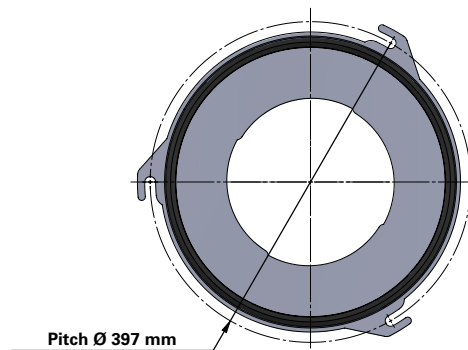

Top end cap quick fix

Dimensions [mm]	
Outer Ø	325
Inner Ø	213
L	600
	660
	1000
	1200
1500	
Pitch Ø	397

Order online

shop.Donaldson.com

Contact us

Donaldson.com

Publication DOCAM0819101 • Rev. 00 • 0218

Donaldson reserves the right to change or discontinue any model or specification at any time and without notice. Freedom from patent restrictions must not be assumed.