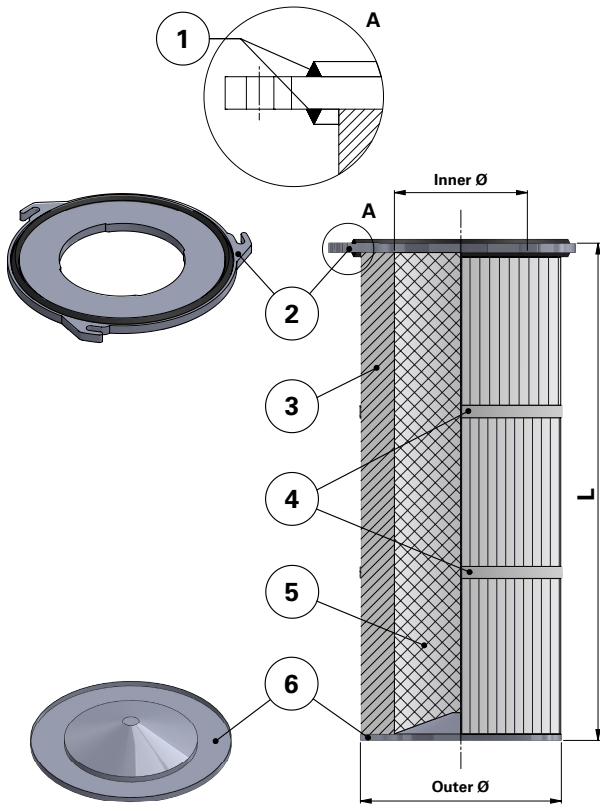

Donaldson
FILTRATION SOLUTIONS

DATA SHEET

Replacement Elements

Cartridges – Series 325 Quick Fix 3 Hook

Series 325 Quick Fix 3 Hook

Cartridge Filter with open top end cap with 3 hooks, 397 mm pitch diameter and closed bottom end cap

Special feature: Dirty Air Plenum and Clean Air Plenum installation for Series 325 and other brands of cartridge collectors

Without outer liner